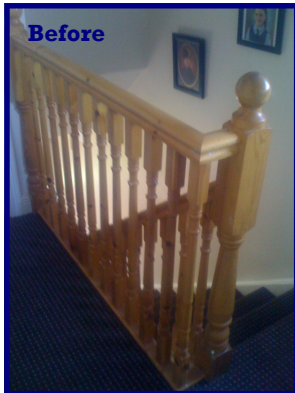

Price Includes:

- Removal of Existing Balustrade
- All preparation works to existing staircase
 - Free quotations and site visits
- Unrivalled craftsmanship and quality of finish

Price Based On

- 3 Sections of 15mm Toughened Glass with pre-drilled holes for fixings
- 1 Section of 15mm Toughened Glass for landing
1.2m x 1.0m
- 18No. 80mm Stainless Steel Glass clamps 316 Grd
- Red Deal Handrail stained or painted to customers requirements

Optional Extras

- Choice of Hardwood timbers: beech, oak iroko
- Choice of finishes on fixings: black, brass or white

TRANSFORM YOUR STAIRS

TEL: 05786 36529
www.gemsin.ie

Stair today ! Gone Tomorrow !

First Impressions: What's the first thing people see when they walk into your home? THE STAIRS!

Gemsin Construction can offer you unrivaled craftsmanship, and quality at an affordable price. The result is a staircase that provides elegance and inspiration to your home. Our craftsmen, with over 10 years of experience will turn your stair concepts into reality, giving YOU exactly what YOU want. So make every first impression last—Transform your stairs.