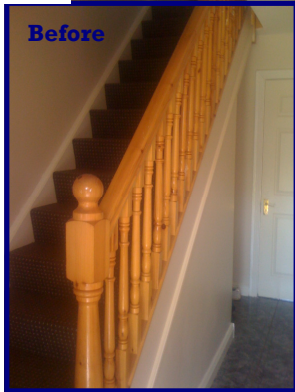

Price Includes:

- Removal of Existing Balustrade
- All preparation works to existing staircase
 - Free quotations and site visits
- Unrivalled craftsmanship and quality of finish

Price Based On

- 3 Sections of 15mm Toughened Glass with pre-drilled holes for fixings
- 1 Section of 15mm Toughened Glass for landing
1.2m x 1.0m
- 18No. 80mm Stainless Steel Glass clamps 316 Grd
- Red Deal Handrail stained or painted to customers requirements

Optional Extras

- Choice of Hardwood timbers: beech, oak iroko
- Choice of finishes on fixings: black, brass or white

TRANSFORM YOUR STAIRS

TEL: 05786 36529
www.gemsin.ie

Stair today ! Gone Tomorrow !

First Impressions: What's the first thing people see when they walk into your home? THE STAIRS!

Gemsin Construction can offer you unrivaled craftsmanship, and quality at an affordable price. The result is a staircase that provides elegance and inspiration to your home. Our craftsmen, with over 10 years of experience will turn your stair concepts into reality, giving YOU exactly what YOU want. So make every first impression last—Transform your stairs.