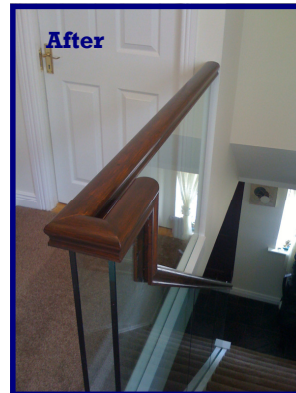

Price Includes:

- Removal of Existing Balustrade
- All preparation works to existing staircase
 - Free quotations and site visits
- Unrivalled craftsmanship and quality of finish

Price Based On

- 3 Sections of 15mm Toughened Glass with pre-drilled holes for fixings
- 1 Section of 15mm Toughened Glass for landing
1.2m x 1.0m
- 18No. 80mm Stainless Steel Glass clamps 316 Grd
- Red Deal Handrail stained or painted to customers requirements

Optional Extras

- Choice of Hardwood timbers: beech, oak iroko
- Choice of finishes on fixings: black, brass or white

TRANSFORM YOUR STAIRS

TEL: 05786 36529
www.gemsin.ie

Stair today ! Gone Tomorrow !

First Impressions: What's the first thing people see when they walk into your home? THE STAIRS!

Gemsin Construction can offer you unrivaled craftsmanship, and quality at an affordable price. The result is a staircase that provides elegance and inspiration to your home. Our craftsmen, with over 10 years of experience will turn your stair concepts into reality, giving YOU exactly what YOU want. So make every first impression last—Transform your stairs.

Designs: Our designers and craftsmen can incorporate a wide variety of concepts to choose from. Ultra **modernize** your balustrade with a stainless steel, chrome or glass finish....Sleek **contemporary** beach, oak or ash turned rails.... Or elegant **traditional** straight cut designs. Whatever your preference, we can design for you.