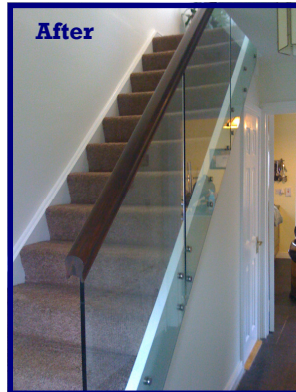

Price Includes:

- Removal of Existing Balustrade
- All preparation works to existing staircase
 - Free quotations and site visits
- Unrivalled craftsmanship and quality of finish

Price Based On

- 3 Sections of 15mm Toughened Glass with pre-drilled holes for fixings
- 1 Section of 15mm Toughened Glass for landing
1.2m x 1.0m
- 18No. 80mm Stainless Steel Glass clamps 316 Grd
- Red Deal Handrail stained or painted to customers requirements

Optional Extras

- Choice of Hardwood timbers: beech, oak iroko
- Choice of finishes on fixings: black, brass or white

TRANSFORM YOUR STAIRS

TEL: 05786 36529
www.gemsin.ie

Stair today ! Gone Tomorrow !

First Impressions: What's the first thing people see when they walk into your home? THE STAIRS!

Gemsin Construction can offer you unrivaled craftsmanship, and quality at an affordable price. The result is a staircase that provides elegance and inspiration to your home. Our craftsmen, with over 10 years of experience will turn your stair concepts into reality, giving YOU exactly what YOU want. So make every first impression last—Transform your stairs.